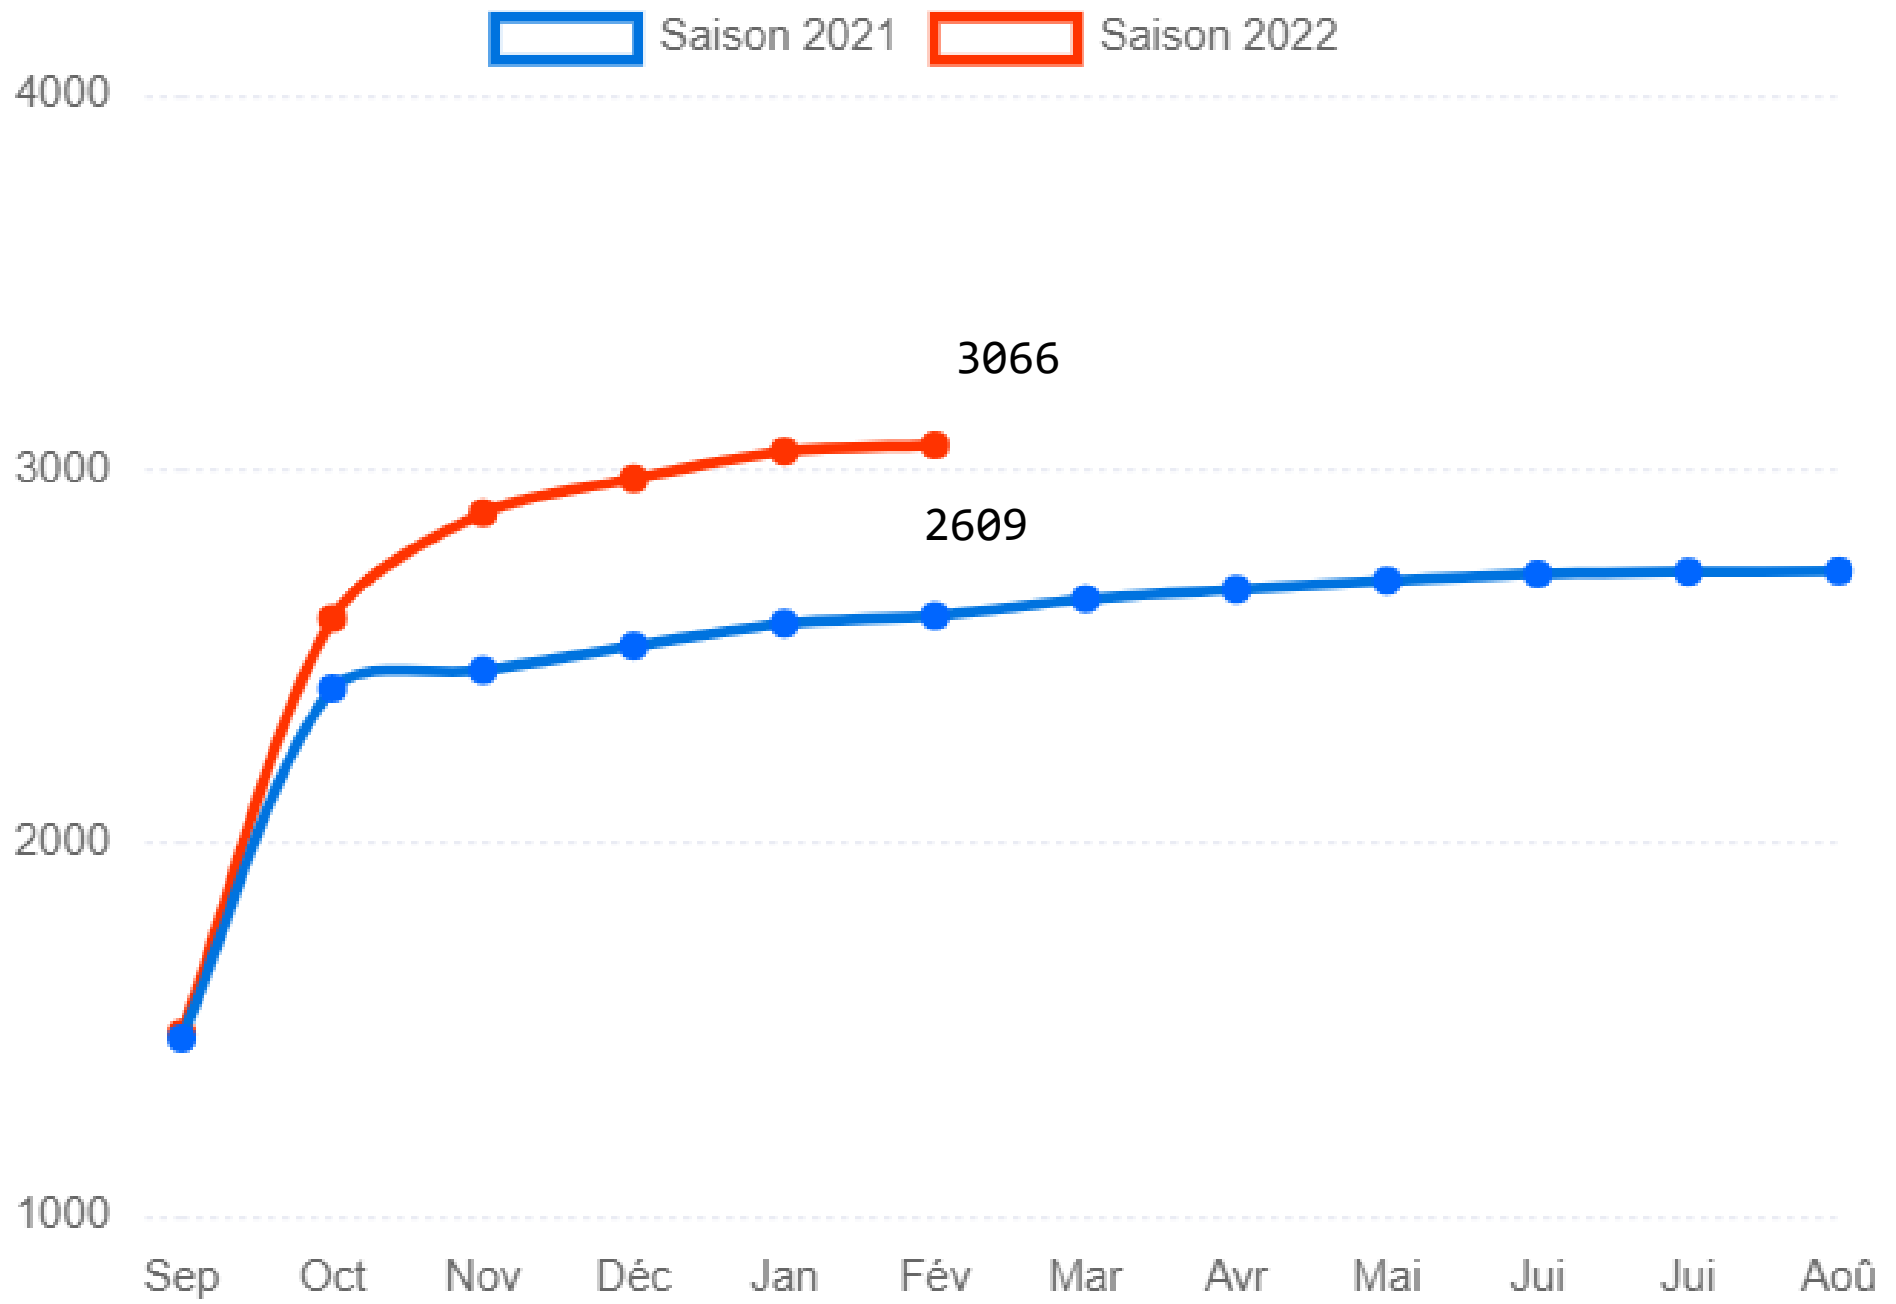

LE POINT SUR

LES LICENCES

Homme (2032 lic)
Femme (1034 lic)

- Création
- Renouvellement

- Sénior 2 (731 lic)
- Sénior 3 (574 lic)
- Sénior 1 (456 lic)
- Benjamin (334 lic)
- Cadet (322 lic)
- Minime (282 lic)
- Poussin (242 lic)
- Junior (125 lic)